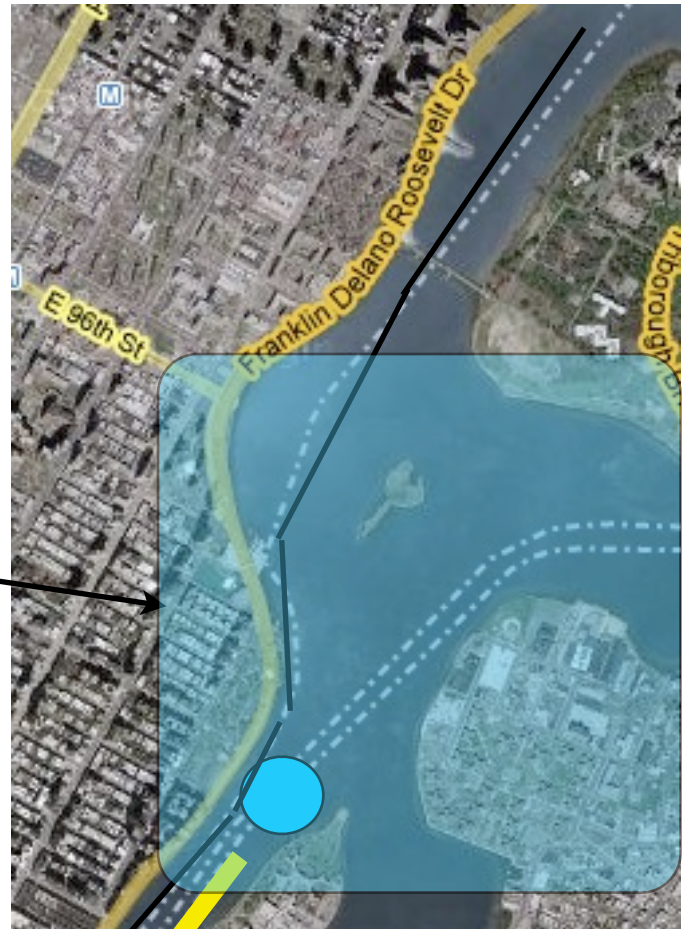

HELL GATE

This BLUE bullet represents the bouncy, choppy and confused water in this section of Hell Gate

This YELLOW line represents the shipping channel of the EAST RIVER

This BLACK line represents the recommended safe course for passage of HELL GATE and of the EAST RIVER

This entire area could be very tricky and is considered HELL GATE

In high traffic areas be aware of your surroundings and make good sound judgements to keep yourself safe and out of harms way. We will have a safety boat and assistance from local authorities in this region.